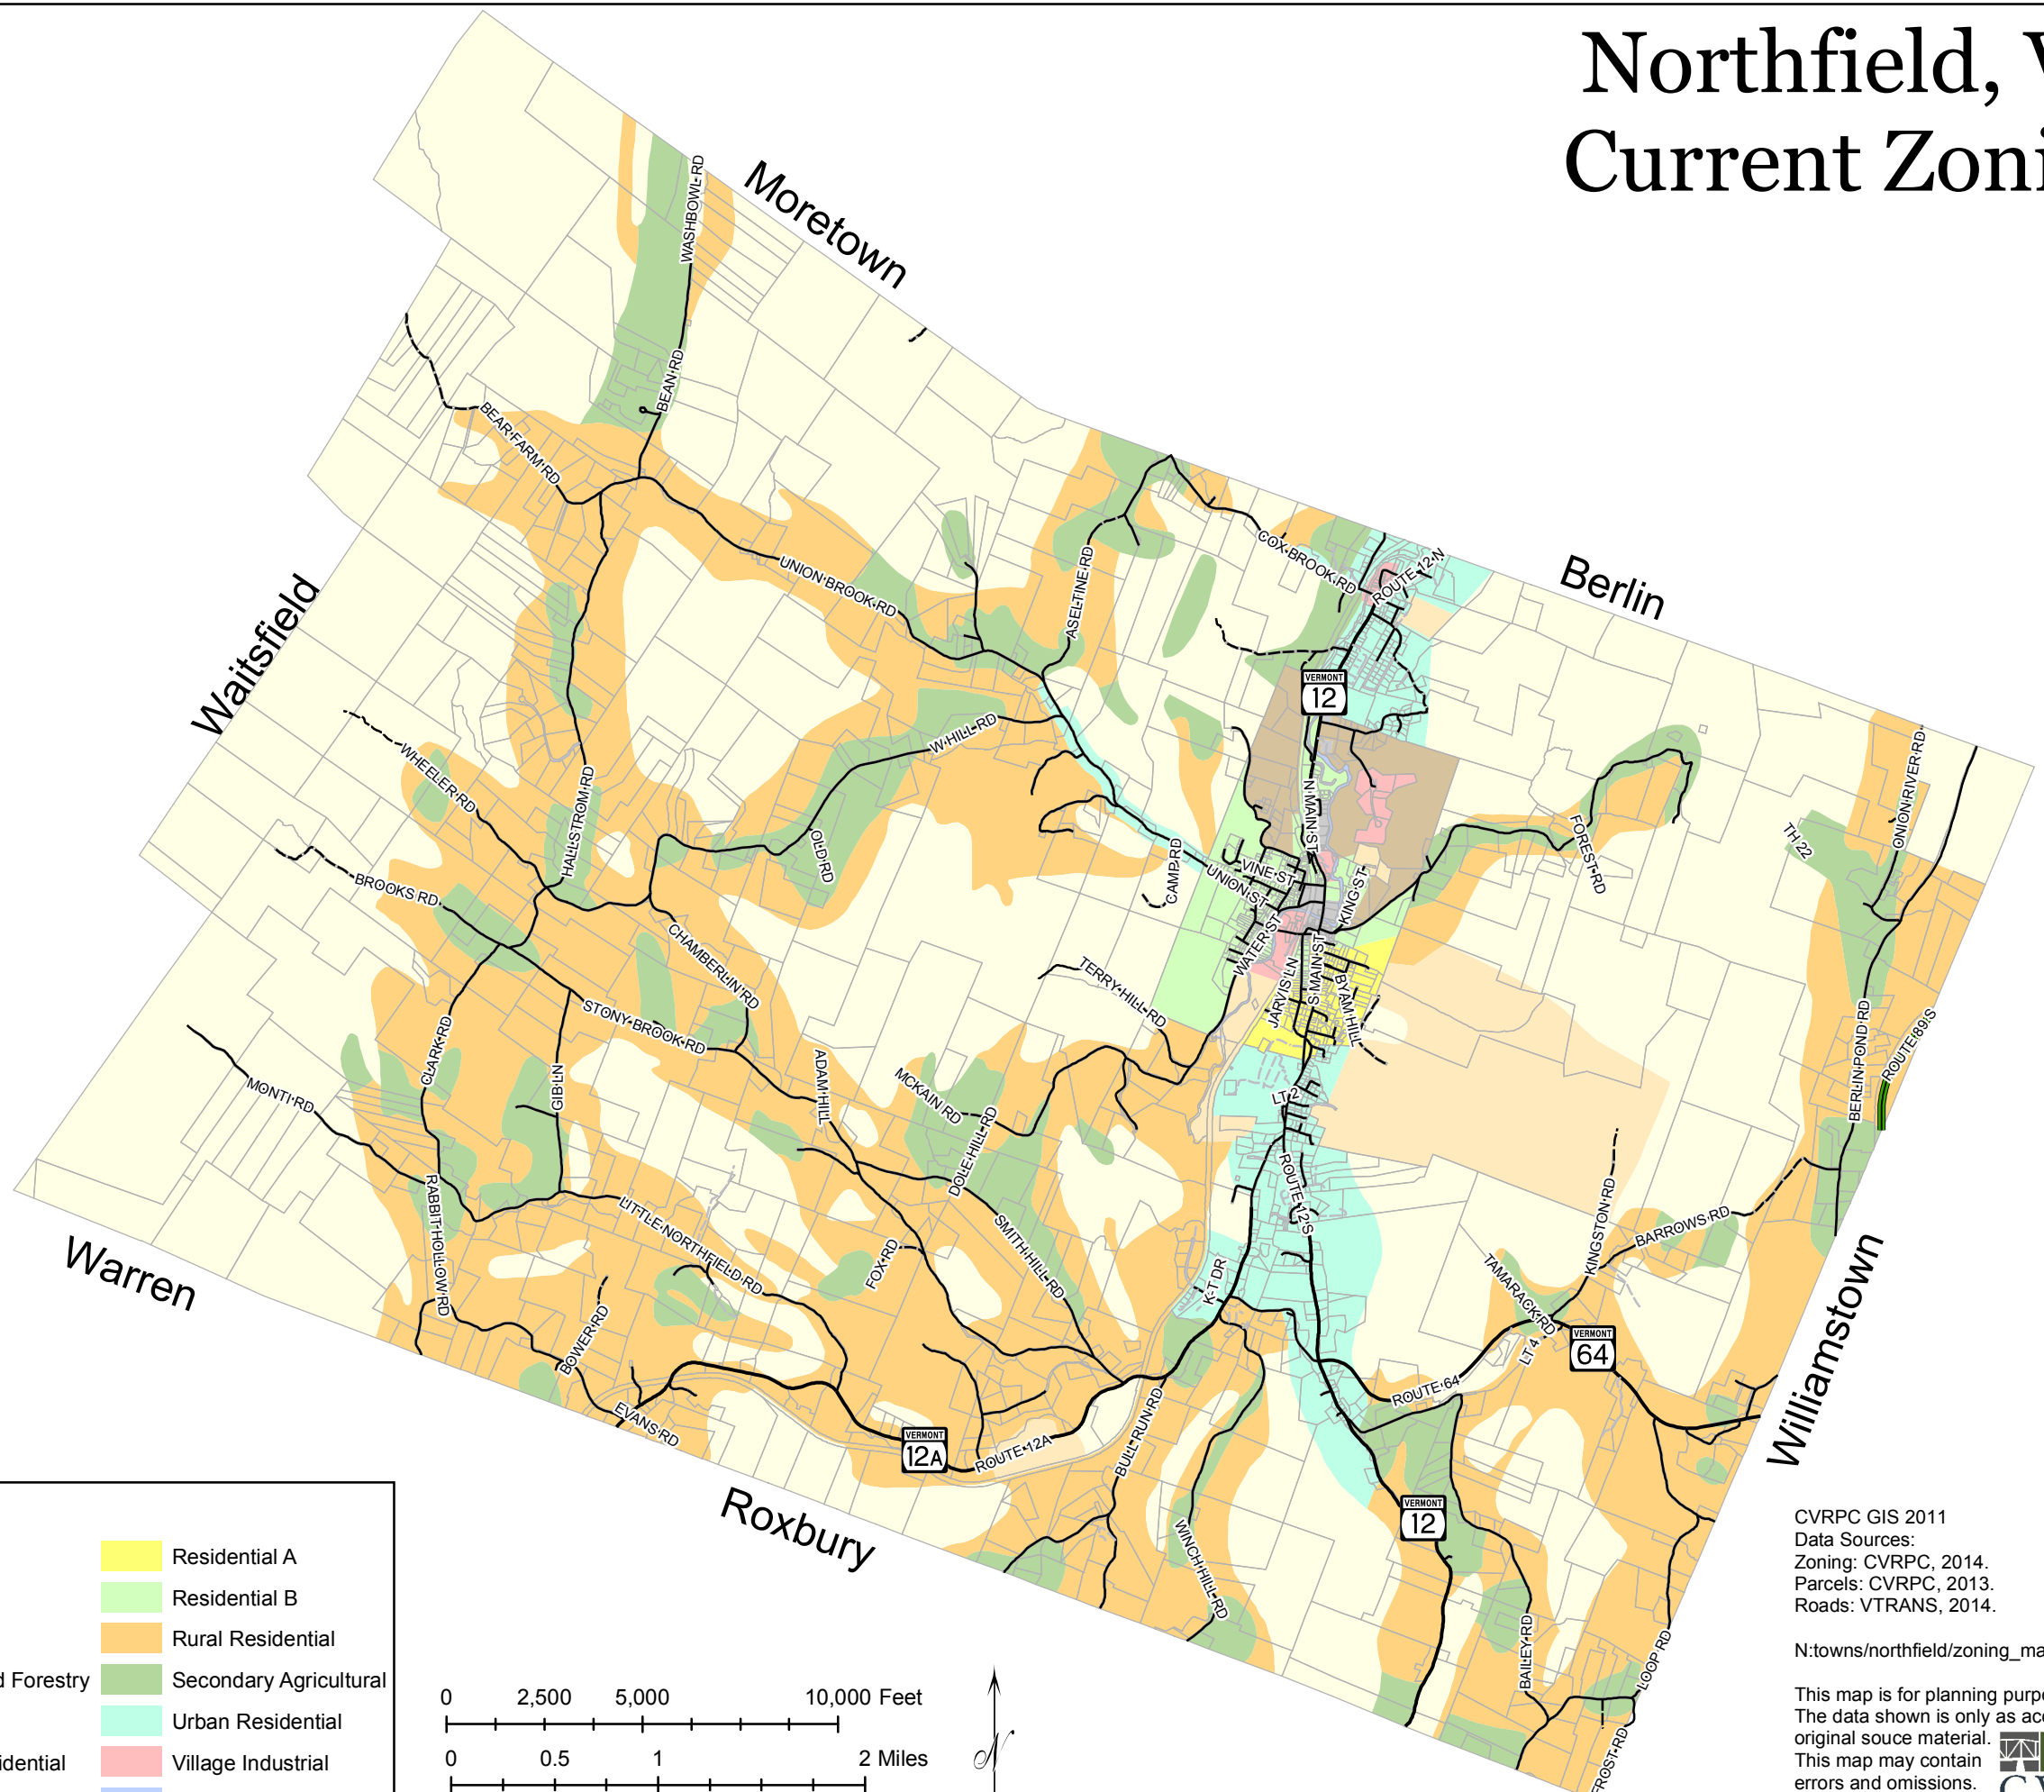

Northfield, VT Current Zoning

Roads		Legend	
— Town Highways Class 1-3	— Zoning Districts	 Residential A	 Residential B
- - - Class 4 and Unidentified Corridors	■ Business	 Rural Residential	 Secondary Agricultural
--- Private	■ Conservation and Forestry	 Urban Residential	 Village Industrial
— Vermont State Highways	■ Rural Industrial	 Water	
— Interstate	■ Low Density Residential		
□ Parcels	■ Recreation		

CVRPC GIS 2011
 Data Sources:
 Zoning: CVRPC, 2014.
 Parcels: CVRPC, 2013.
 Roads: VTRANS, 2014.

N:towns/northfield/zoning_map_2013

This map is for planning purposes only.
 The data shown is only as accurate as the original source material.
 This map may contain errors and omissions.