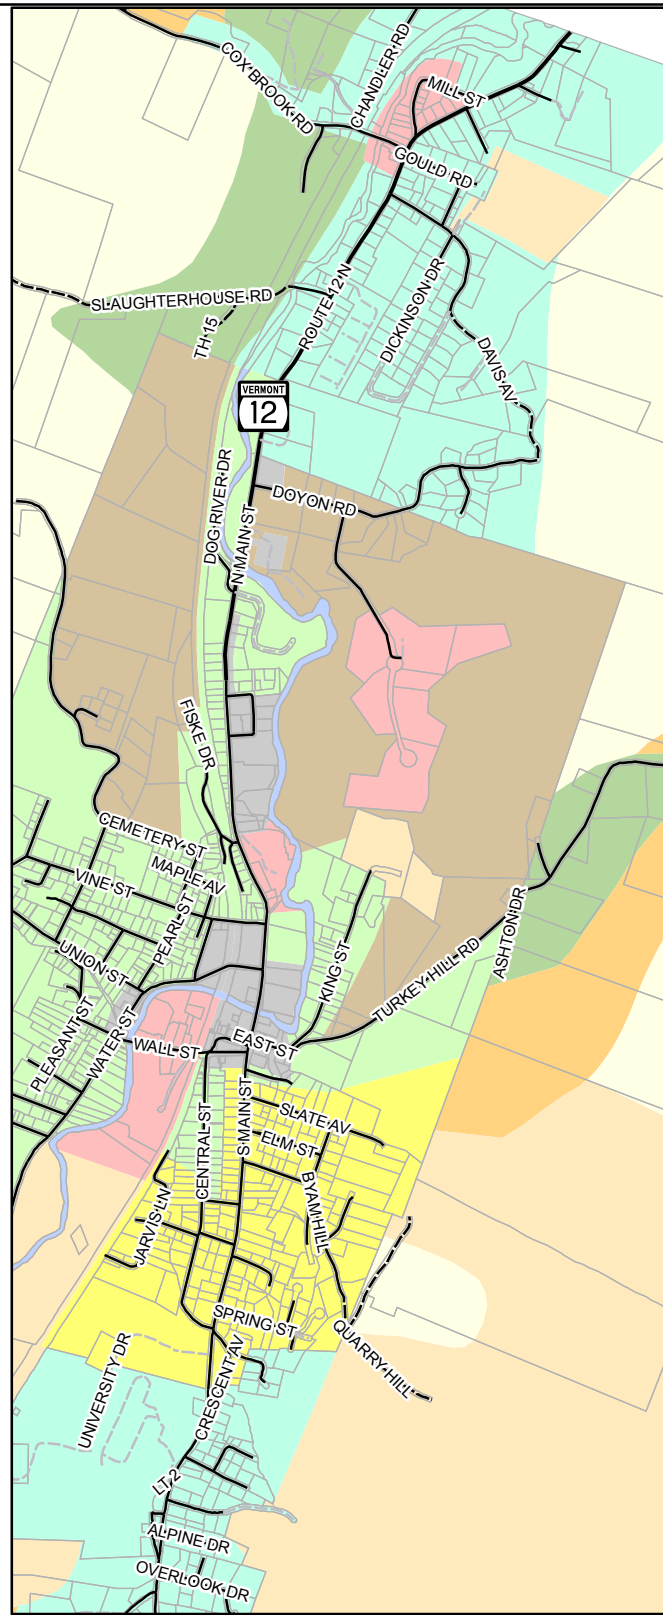

Northfield, VT Current Zoning

Roads		Legend	
— Town Highways Class 1-3	— Zoning Districts	 Residential A	 Residential B
- - - Class 4 and Unidentified Corridors	■ Business	 Rural Residential	 Secondary Agricultural
--- Private	■ Conservation and Forestry	 Urban Residential	 Village Industrial
— Vermont State Highways	■ Rural Industrial	 Water	
— Interstate	■ Low Density Residential		
□ Parcels	■ Recreation		

CVRPC GIS 2011
 Data Sources:
 Zoning: CVRPC, 2014.
 Parcels: CVRPC, 2013.
 Roads: VTRANS, 2014.

N:towns/northfield/zoning_map_2013

This map is for planning purposes only.
 The data shown is only as accurate as the original source material.
 This map may contain errors and omissions.