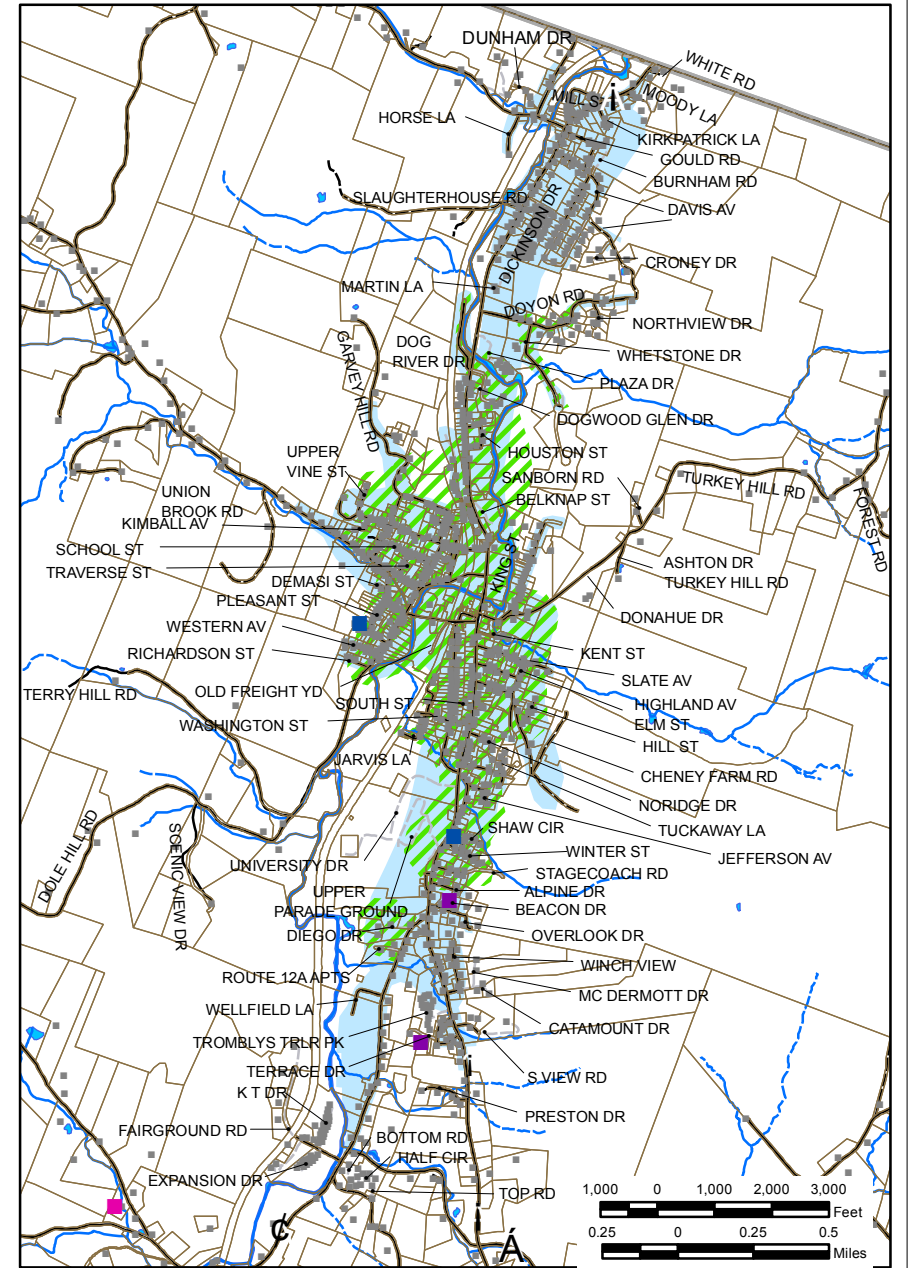

Town of Northfield: Housing

Inset

Legend

New Residential Units by Year

- Residential Units 2014 - 1 Unit
- Residential Units 2013 - 1 Unit
- Residential Units 2012 - 4 Units
- Residential Units 2011 - 8 Units
- Residential Units 2010 - 4 Units
- Residential Units 2009 - 5 Units
- Other Residential Units - 1696 Units

□ Town parcels

Surface Waters

- Rivers and Lakes
- Perennial Streams
- - - Intermittent Streams

Data Sets:
 Roads: 1:5,000 VTrans Rds, VCGI 2014
 Surface Waters: VHD, VCGI 2008
 Facilities: E911 Site Data, VCGI 2013
 Service Areas: CVRPC 2007
 Town Boundaries: VCGI 2006

Map Created: 12/03/2008 by CVRPC
 Updated 8/22/14
 N:/Towns/Northfld/Town Plan Maps/
 Housing

Data is only as accurate as the original sources.
 This map is for planning purposes only.
 This map may contain errors and omissions.