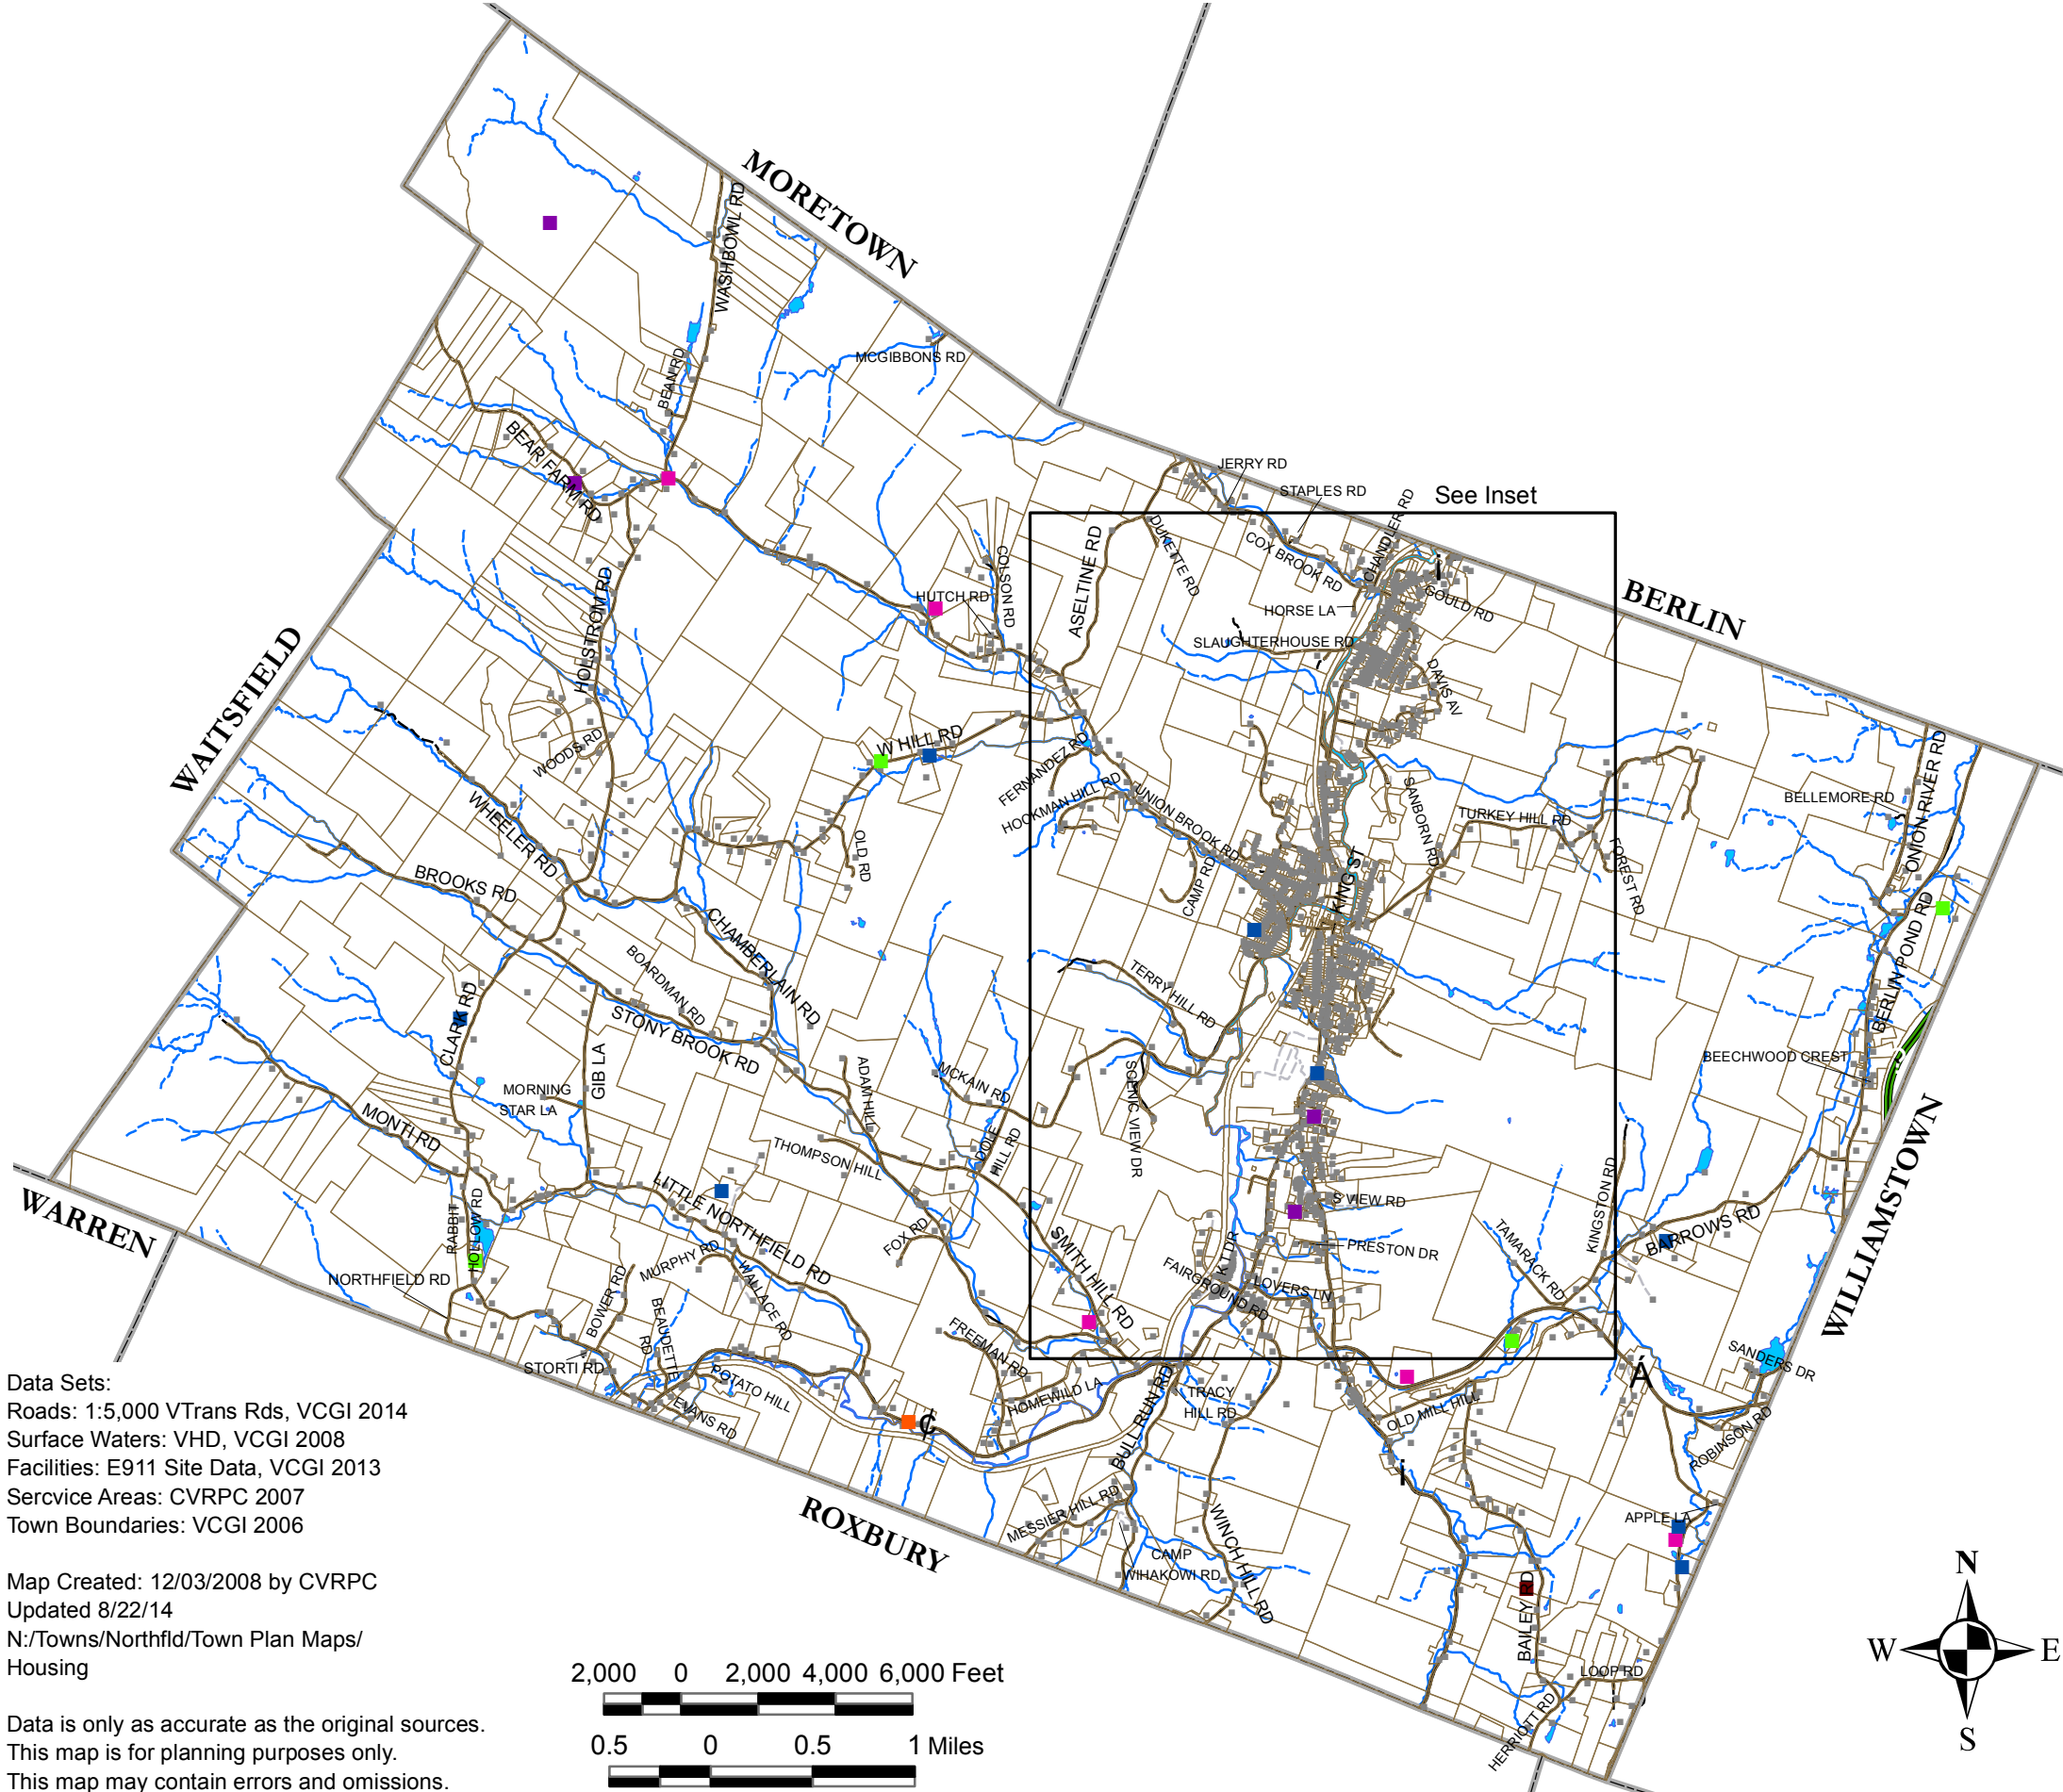

Town of Northfield: Housing

Inset

Legend

New Residential Units by Year

- Residential Units 2014 - 1 Unit
- Residential Units 2013 - 1 Unit
- Residential Units 2012 - 4 Units
- Residential Units 2011 - 8 Units
- Residential Units 2010 - 4 Units
- Residential Units 2009 - 5 Units
- Other Residential Units - 1696 Units

□ Town parcels

Surface Waters

- Rivers and Lakes
- Perennial Streams
- - - Intermittent Streams

Data Sets:
 Roads: 1:5,000 VTrans Rds, VCGI 2014
 Surface Waters: VHD, VCGI 2008
 Facilities: E911 Site Data, VCGI 2013
 Service Areas: CVRPC 2007
 Town Boundaries: VCGI 2006

Map Created: 12/03/2008 by CVRPC
 Updated 8/22/14
 N:/Towns/Northfld/Town Plan Maps/
 Housing

Data is only as accurate as the original sources.
 This map is for planning purposes only.
 This map may contain errors and omissions.